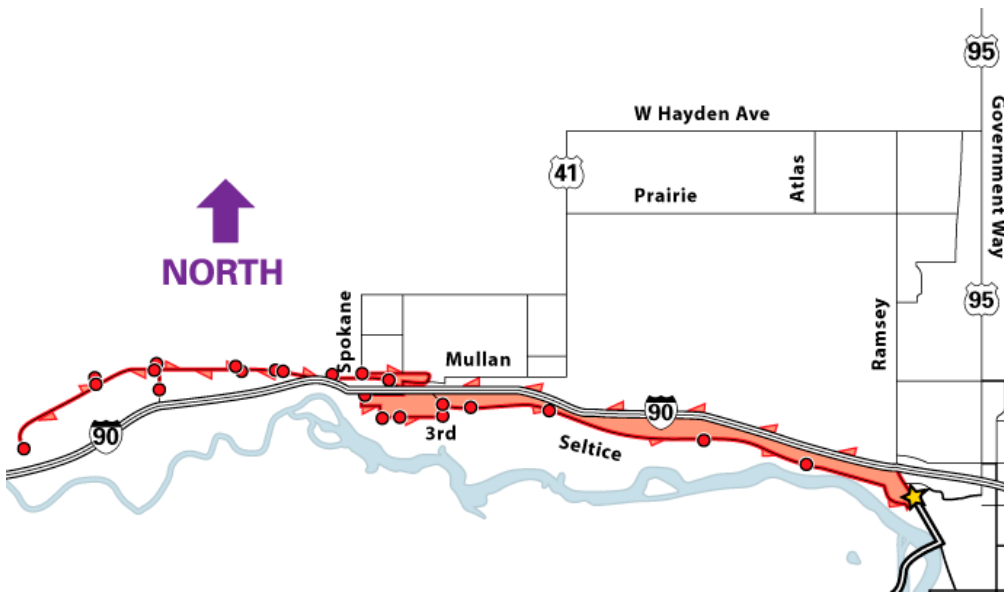

Urban Red Route "A" Map and Schedule

Schedule: Each trip starts at the top and proceeds down the table.

	Light-shaded times are AM					Dark-shaded times are PM							
DEPARTS RIVERSTONE	5:40	7:05	8:30	9:55	11:50	1:15	2:40	4:05	5:30	6:55	8:50	10:15	11:40
SELTICE / WILLIAM	5:47	7:12	8:37	10:02	11:57	1:22	2:47	4:12	5:37	7:02	8:57	10:22	11:47
SELTICE / CHASE	5:49	7:14	8:39	10:04	11:59	1:24	2:49	4:14	5:39	7:04	8:59	10:24	11:49
SELTICE / EMPIRE	5:50	7:15	8:40	10:05	12:00	1:25	2:50	4:15	5:40	7:05	9:00	10:25	11:50
SELTICE / MCGUIRE	5:51	7:16	8:41	10:06	12:01	1:26	2:51	4:16	5:41	7:06	9:01	10:26	11:51
SELTICE / CORBIN	5:52	7:17	8:42	10:07	12:02	1:27	2:52	4:17	5:42	7:07	9:02	10:27	11:52
5TH / PLEASANT VIEW	5:54	7:19	8:44	10:09	12:04	1:29	2:54	4:19	5:44	7:09	9:04	10:29	11:54
SELTICE / PLEASANTVIEW	5:55	7:20	8:45	10:10	12:05	1:30	2:55	4:20	5:45	7:10	9:05	10:30	11:55
SELTICE / PALMWOOD	5:56	7:21	8:46	10:11	12:06	1:31	2:56	4:21	5:46	7:11	9:06	10:31	11:56
POINTE / BAUGH	6:03	7:28	8:53	10:18	12:13	1:38	3:03	4:28	5:53	7:18	9:13	10:38	12:03
SELTICE / PALMWOOD	6:05	7:30	8:55	10:20	12:15	1:40	3:05	4:30	5:55	7:20	9:15	10:40	12:05
SELTICE / PLEASANTVIEW	6:06	7:31	8:56	10:21	12:16	1:41	3:06	4:31	5:56	7:21	9:16	10:41	12:06
SELTICE / CORBIN	6:08	7:33	8:58	10:23	12:18	1:43	3:08	4:33	5:58	7:23	9:18	10:43	12:08
SELTICE / MCGUIRE	6:09	7:34	8:59	10:24	12:19	1:44	3:09	4:34	5:59	7:24	9:19	10:44	12:09
SELTICE / EMPIRE	6:10	7:35	9:00	10:25	12:20	1:45	3:10	4:35	6:00	7:25	9:20	10:45	12:10
MULLAN / FREDERICK	6:13	7:38	9:03	10:28	12:23	1:48	3:13	4:38	6:03	7:28	9:23	10:48	12:13
SYRINGA/MULLAN	6:14	7:39	9:04	10:29	12:24	1:49	3:14	4:39	6:04	7:29	9:24	10:49	12:14
POLSTON / GOUDE	6:17	7:42	9:07	10:32	12:27	1:52	3:17	4:42	6:07	7:32	9:27	10:52	12:17
5TH / FREDERICK	6:22	7:47	9:12	10:37	12:32	1:57	3:22	4:47	6:12	7:37	9:32	10:57	12:22
HENRY / 3RD	6:24	7:49	9:14	10:39	12:34	1:59	3:24	4:49	6:14	7:39	9:34	10:59	12:24
3RD / IDAHO	6:27	7:52	9:17	10:42	12:37	2:02	3:27	4:52	6:17	7:42	9:37	11:02	12:27
3RD / BAY	6:30	7:55	9:20	10:45	12:40	2:05	3:30	4:55	6:20	7:45	9:40	11:05	12:30
SELTICE / BAY	6:40	8:05	9:30	10:55	12:50	2:15	3:40	5:05	6:30	7:55	9:50	11:15	12:40
SELTICE / GREENSFERRY	6:41	8:06	9:31	10:56	12:51	2:16	3:41	5:06	6:31	7:56	9:51	11:16	12:41
SELTICE / HERBORN	6:42	8:07	9:32	10:57	12:52	2:17	3:42	5:07	6:32	7:57	9:52	11:17	12:42
SELTICE / CEDAR	6:44	8:09	9:34	10:59	12:54	2:19	3:44	5:09	6:34	7:59	9:54	11:19	12:44
SELTICE / COMMERCE	6:45	8:10	9:35	11:00	12:55	2:20	3:45	5:10	6:35	8:00	9:55	11:20	12:45
SELTICE / HEUTTER	6:47	8:12	9:37	11:02	12:57	2:22	3:47	5:12	6:37	8:02	9:57	11:22	12:47
SELTICE / GRANDMILL	6:48	8:13	9:38	11:03	12:58	2:23	3:48	5:13	6:38	8:03	9:58	11:23	12:48
ARRIVES RIVERSTONE	6:55	8:20	9:45	11:10	1:05	2:30	3:55	5:20	6:45	8:10	10:05	11:30	12:55

The first "A" bus on Saturday and Sunday morning will leave the Riverstone transfer station at 7:00 am