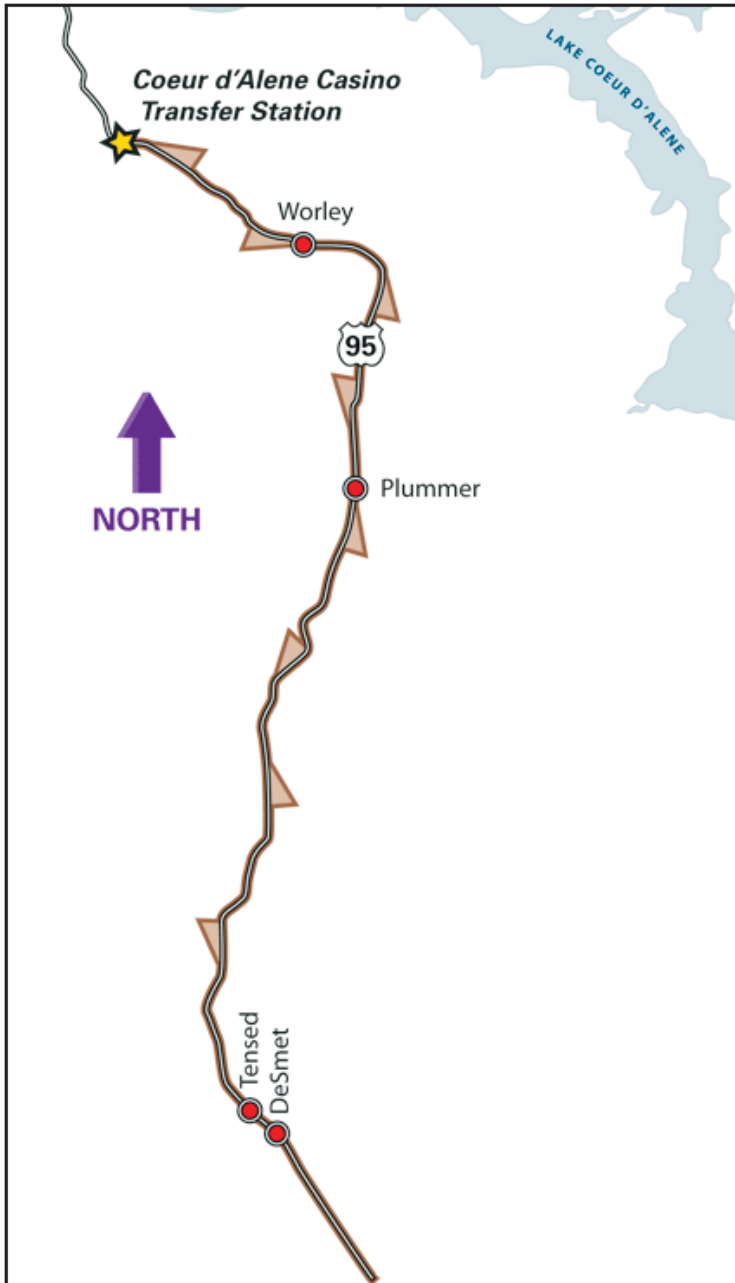

# Brown "Rural" Route Map and Schedule

**The Rural bus stops at the following places both north and south bound:**

- Coeur d'Alene Casino Transfer Station
- Worley
  - Town Hall
  - Rose Creek Long House
  - Veterans and Youth Center
- Plummer
  - Trail-Head on Anne Antelope Road
  - Early Learning Center
  - Wellness Center
  - Benewah Market
  - Social Services
  - Housing at 8th and "P" Street
- Tensed Community Center and Library
- DeSmet
  - Ajot Street\*
  - Tribal School
  - U.S. Post Office

**Schedule: Each trip starts at the top and proceeds down the table.**

	Light-shaded areas are AM				Dark-shaded areas are PM					
<b>DEPARTS CASINO</b>	5:40	7:40	9:40	11:40	1:40	3:40	5:40	7:40	9:40	11:40
<b>WORLEY</b>	5:50	7:50	9:50	11:50	1:50	3:50	5:50	7:50	9:50	11:50
<b>PLUMMER</b>	6:00	8:00	10:00	12:00	2:00	4:00	6:00	8:00	10:00	12:00
<b>TENSED</b>	6:20	8:20	10:20	12:20	2:20	4:20	6:20	8:20	10:20	12:20
<b>ARRIVES DESMET</b>	6:35	8:35	10:35	12:35	2:35	4:35	6:35	8:35	10:35	12:35
<b>LEAVES DESMET</b>	6:50	8:50	10:50	12:50	2:50	4:50	6:50	8:50	10:50	12:50
<b>TENSED</b>	6:55	8:55	10:55	12:55	2:55	4:55	6:55	8:55	10:55	12:55
<b>PLUMMER</b>	7:15	9:15	11:15	1:15	3:15	5:15	7:15	9:15	11:15	1:15
<b>WORLEY</b>	7:25	9:25	11:25	1:25	3:25	5:25	7:25	9:25	11:25	1:25
<b>ARRIVES CASINO</b>	7:35	9:35	11:35	1:35	3:35	5:35	7:35	9:35	11:35	1:35
<b>INTERCHANGES WITH THE "LINK" BUS</b>										