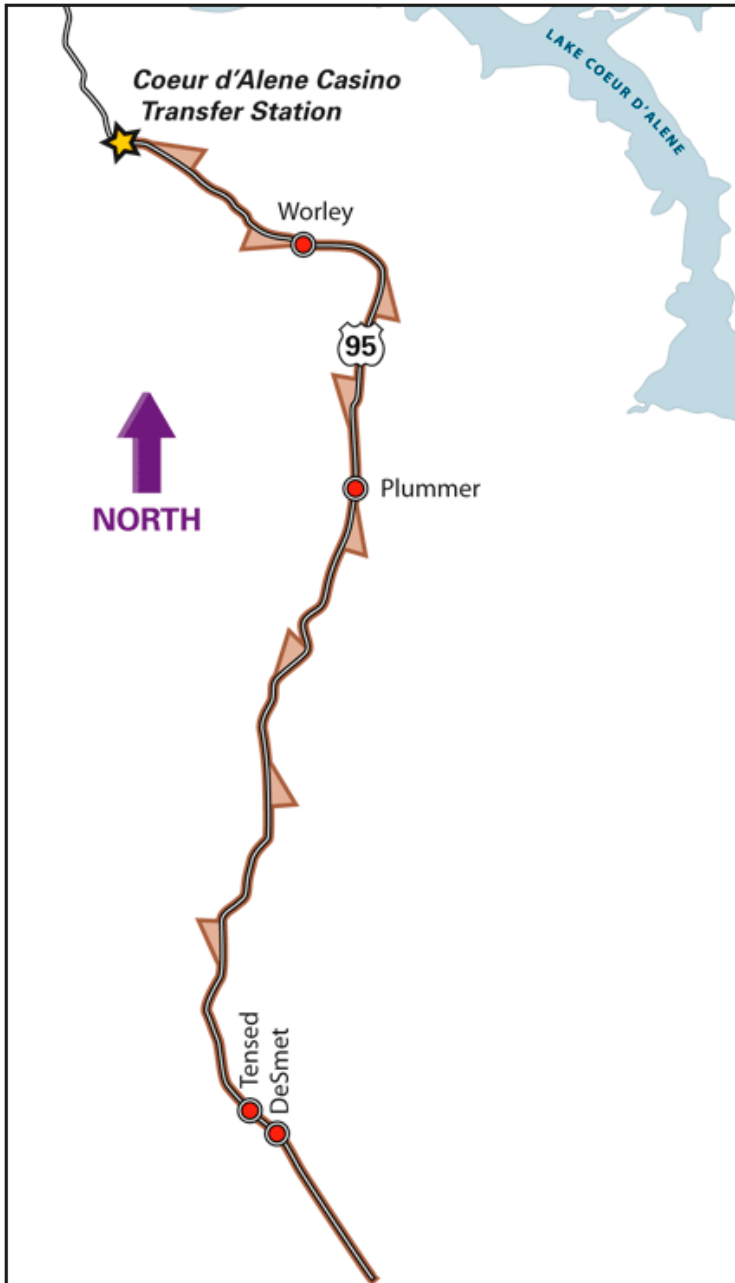

Brown "Rural" Route Map and Schedule

The Rural bus stops at the following places both north and south bound:

- Coeur d'Alene Casino Transfer Station
- Worley
 - Town Hall
 - Rose Creek Long House
 - Veterans and Youth Center
- Plummer
 - Trail-Head on Anne Antelope Road
 - Early Learning Center
 - Wellness Center
 - Benewah Market
 - Social Services
 - Housing at 8th and "P" Street
- Tensed Community Center and Library
- DeSmet
 - Ajot Street*
 - Tribal School
 - U.S. Post Office

Schedule: Each trip starts at the top and proceeds down the table.

	Light-shaded areas are AM				Dark-shaded areas are PM					
DEPARTS CASINO	5:40	7:40	9:40	11:40	1:40	3:40	5:40	7:40	9:40	11:40
WORLEY	5:50	7:50	9:50	11:50	1:50	3:50	5:50	7:50	9:50	11:50
PLUMMER	6:00	8:00	10:00	12:00	2:00	4:00	6:00	8:00	10:00	12:00
TENSED	6:20	8:20	10:20	12:20	2:20	4:20	6:20	8:20	10:20	12:20
ARRIVES DESMET	6:35	8:35	10:35	12:35	2:35	4:35	6:35	8:35	10:35	12:35
LEAVES DESMET	6:50	8:50	10:50	12:50	2:50	4:50	6:50	8:50	10:50	12:50
TENSED	6:55	8:55	10:55	12:55	2:55	4:55	6:55	8:55	10:55	12:55
PLUMMER	7:15	9:15	11:15	1:15	3:15	5:15	7:15	9:15	11:15	1:15
WORLEY	7:25	9:25	11:25	1:25	3:25	5:25	7:25	9:25	11:25	1:25
ARRIVES CASINO	7:35	9:35	11:35	1:35	3:35	5:35	7:35	9:35	11:35	1:35